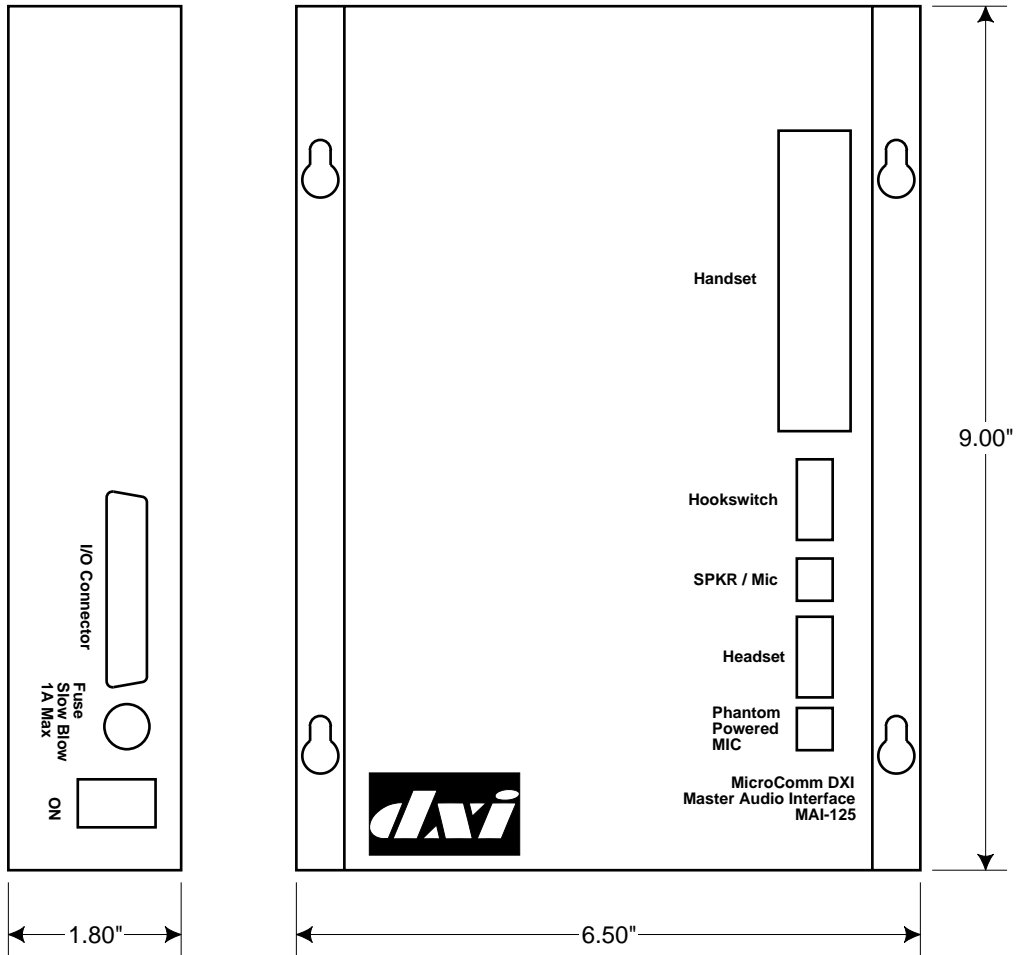

Mechanical

Ordering Information

Part number MAI-125-A
A power supply options
1 12 Volt
2 24 Volt

Accessories

Panel mount loudspeaker and microphone assembly
Panel mount gooseneck microphone
Headset with boom microphone
Telephone handset with press to talk bar, cradle, and hook switch