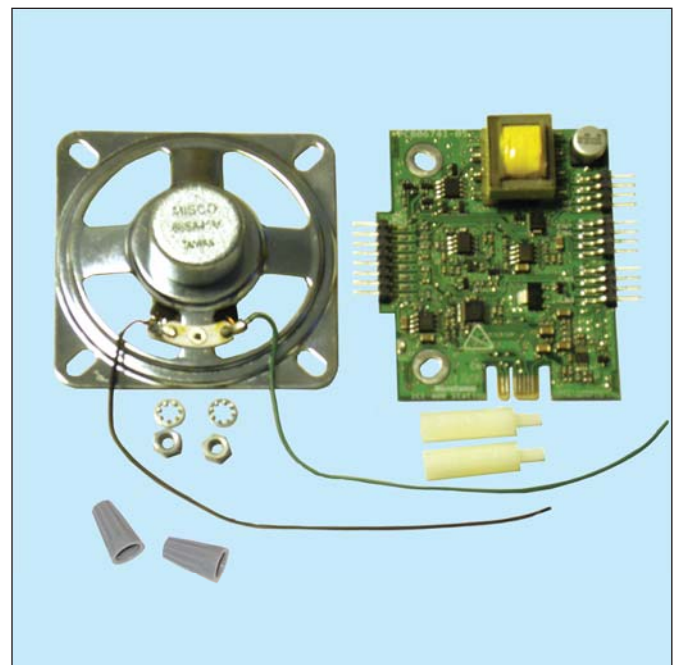

**SRK-400-2, SRK-400-3
Station Repair Kit**