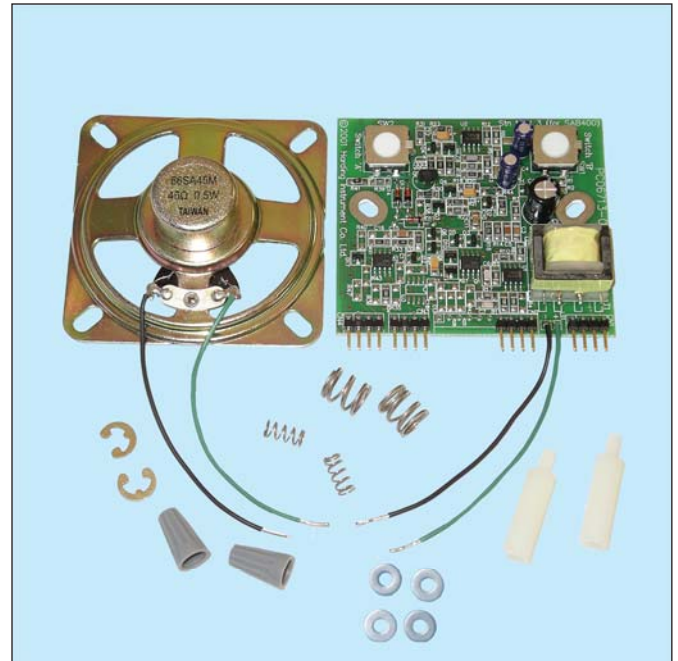

SRK-400-3

The SRK-400-3 custom programmed Station Repair Kit is used for the repair of one and two switch MicroComm ICE 400 series intercom stations that have had the switch operations custom programmed to operate in a non-standard manner. The parts included in the kit are identical to the SRK-400-2, the only difference is in the program contained in the microprocessor. When ordering a SRK-400-3 the program installed at the factory will match the custom switch operation required at your facility.

Features

- new 2.5" mylar cone speaker with pigtails
- new printed circuit board with pigtails
- conformal coating on printed circuit board makes kit suitable for an exterior intercom station
- replacement nylon standoffs and hardware
- two Marrette connectors

Ordering Information

Part number SRK-400-A

A type of station repair kit

- 1 ICM 400 series intercoms
- 2 ICE 400 series intercom (standard switch operation)
- 3* ICE 400 series intercoms (custom switch operation)

* For the ICE 400 with custom switch operation follow the SRK-400-3 with the intercom model number i.e.

SRK-400-3-ICE-4XX-CUS-XXX

Document # DS-SRK-400-1.4 • Copyright © 2011 Harding Instrument Co. Ltd. • All Specifications subject to change without notice • Printed in Canada